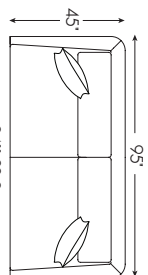

2411-33-2
TWO-CUSHION SOFA