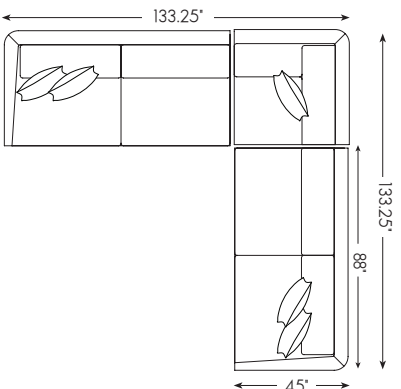

2411-51CR Corner Chair
Overall 45W 45D 35H inches
Seat 18.5H Inside 25W 24.5D inches
Standard Features: One 20-inch Throw Pillow

2411-53R Right Arm Facing Sofa
Overall 88W 45D 35H inches Arm 26H
Seat 18.5H Inside 82.5W 24.5D inches
Standard Features: Two 20-inch Throw Pillows

2411-54 Ottoman
Overall 45W 45D 20.5H inches
Seat 18.5H

Also available:

2411-51L Left Arm Facing Chair
Overall 47W 45D 35H inches Arm 26H
Seat 18.5H Inside 41W 24.5D inches
Standard Features: One 20-inch Throw Pillow

2411-51R Right Arm Facing Chair
Overall 47W 45D 35H inches Arm 26H
Seat 18.5H Inside 41.5W 24.5D inches
Standard Features: One 20-inch Throw Pillow

Standard Features Include:
Blend Down Back Cushions
Ultra Down Seat Cushions
Lux Down Throw Pillows

2411-53R
RAF SOFA

2411-51CR
CORNER CHAIR

2411-54
OTTOMAN

2411-51A
ARMLESS CHAIR

Shown above: 2411-53L LAF SOFA, 2411-51CR CORNER CHAIR, 2411-53R RAF SOFA

SERIES SPECIFICATIONS

Seat Height:	18.5 in.	Seat Depth:	24.5 in.
Arm Height:	26 in.	Standard Cushion:	Ultra Down
Back Height:	35 in.	Base:	Upholstered