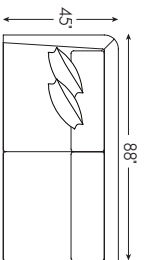

2411-54 Ottoman
Overall 45W 45D 20.5H inches
Seat 18.5H

Also available:

2411-51L Left Arm Facing Chair
Overall 47W 45D 35H inches Arm 26H
Seat 18.5H Inside 41W 24.5D inches
Standard Features: One 20-inch Throw Pillow

2411-51R Right Arm Facing Chair
Overall 47W 45D 35H inches Arm 26H
Seat 18.5H Inside 41.5W 24.5D inches
Standard Features: One 20-inch Throw Pillow

Standard Features Include:
Blend Down Back Cushions
Ultra Down Seat Cushions
Lux Down Throw Pillows

Fabrics as shown above:
Body Fabric & Throw Pillow Fabric:

2265-12 Gr 3

2411-33-1
BENCH SEAT SOFA

2411-33-2
TWO-CUSHION SOFA

2411-11SW
SWIVEL CHAIR

2411-51L
LAF CHAIR

2411-51R
RAF CHAIR

2411-53L
LAF SOFA

2411-53R
RAF SOFA

2411-51CR
CORNER CHAIR

2411-54
OTTOMAN

2411-51A
ARMLESS CHAIR

Shown above: 2411-53L LAF SOFA, 2411-51CR CORNER CHAIR, 2411-53R RAF SOFA

SERIES SPECIFICATIONS

Seat Height:	18.5 in.	Seat Depth:	24.5 in.
Arm Height:	26 in.	Standard Cushion:	Ultra Down
Back Height:	35 in.	Base:	Upholstered