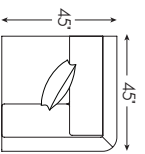

2411-54 Ottoman
Overall 45W 45D 20.5H inches
Seat 18.5H

Also available:

2411-51L Left Arm Facing Chair
Overall 47W 45D 35H inches Arm 26H
Seat 18.5H Inside 41W 24.5D inches
Standard Features: One 20-inch Throw Pillow

2411-51R Right Arm Facing Chair
Overall 47W 45D 35H inches Arm 26H
Seat 18.5H Inside 41.5W 24.5D inches
Standard Features: One 20-inch Throw Pillow

Standard Features Include:
Blend Down Back Cushions
Ultra Down Seat Cushions
Lux Down Throw Pillows

Fabrics as shown above:
Body Fabric & Throw Pillow Fabric:

2265-12 Gr 3

2411-33-1
BENCH SEAT SOFA

2411-33-2
TWO-CUSHION SOFA

2411-11SW
SWIVEL CHAIR

2411-51L
LAF CHAIR

2411-51R
RAF CHAIR

2411-53L
LAF SOFA

2411-53R
RAF SOFA

2411-51CR
CORNER CHAIR

2411-54
OTTOMAN

2411-51A
ARMLESS CHAIR

Shown above: 2411-53L LAF SOFA, 2411-51CR CORNER CHAIR, 2411-53R RAF SOFA

SERIES SPECIFICATIONS

Seat Height:	18.5 in.	Seat Depth:	24.5 in.
Arm Height:	26 in.	Standard Cushion:	Ultra Down
Back Height:	35 in.	Base:	Upholstered