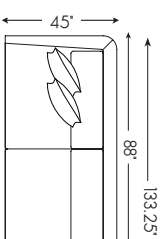

SERIES SPECIFICATIONS

Seat Height:	18.5 in.	Seat Depth:	24.5 in.
Arm Height:	26 in.	Standard Cushion:	Ultra Down
Back Height:	35 in.	Base:	Upholstered