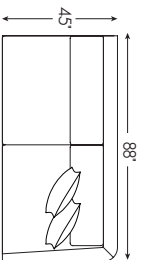

2411-54 Ottoman
Overall 45W 45D 20.5H inches
Seat 18.5H

Also available:

2411-51L Left Arm Facing Chair
Overall 47W 45D 35H inches Arm 26H
Seat 18.5H Inside 41W 24.5D inches
Standard Features: One 20-inch Throw Pillow

2411-51R Right Arm Facing Chair
Overall 47W 45D 35H inches Arm 26H
Seat 18.5H Inside 41.5W 24.5D inches
Standard Features: One 20-inch Throw Pillow

Standard Features Include:
Blend Down Back Cushions
Ultra Down Seat Cushions
Lux Down Throw Pillows

Fabrics as shown above:
Body Fabric & Throw Pillow Fabric:

2265-12 Gr 3

2411-33-1
BENCH SEAT SOFA

2411-33-2
TWO-CUSHION SOFA

2411-11SW
SWIVEL CHAIR

2411-51L
LAF CHAIR

2411-51R
RAF CHAIR

2411-53L
LAF SOFA

2411-53R
RAF SOFA

2411-51CR
CORNER CHAIR

2411-54
OTTOMAN

2411-51A
ARMLESS CHAIR

Shown above: 2411-53L LAF SOFA, 2411-51CR CORNER CHAIR, 2411-53R RAF SOFA

SERIES SPECIFICATIONS

Seat Height:	18.5 in.	Seat Depth:	24.5 in.
Arm Height:	26 in.	Standard Cushion:	Ultra Down
Back Height:	35 in.	Base:	Upholstered