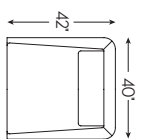

2411-54 Ottoman
Overall 45W 45D 20.5H inches
Seat 18.5H

Also available:

2411-51L Left Arm Facing Chair
Overall 47W 45D 35H inches Arm 26H
Seat 18.5H Inside 41W 24.5D inches
Standard Features: One 20-inch Throw Pillow

2411-51R Right Arm Facing Chair
Overall 47W 45D 35H inches Arm 26H
Seat 18.5H Inside 41.5W 24.5D inches
Standard Features: One 20-inch Throw Pillow

Standard Features Include:
Blend Down Back Cushions
Ultra Down Seat Cushions
Lux Down Throw Pillows

Fabrics as shown above:
Body Fabric & Throw Pillow Fabric:

2265-12 Gr 3

2411-33-1
BENCH SEAT SOFA

2411-33-2
TWO-CUSHION SOFA

2411-11SW
SWIVEL CHAIR

2411-51L
LAF CHAIR

2411-51R
RAF CHAIR

2411-53L
LAF SOFA

2411-53R
RAF SOFA

2411-51CR
CORNER CHAIR

2411-54
OTTOMAN

2411-51A
ARMLESS CHAIR

Shown above: 2411-53L LAF SOFA, 2411-51CR CORNER CHAIR, 2411-53R RAF SOFA

SERIES SPECIFICATIONS

Seat Height:	18.5 in.	Seat Depth:	24.5 in.
Arm Height:	26 in.	Standard Cushion:	Ultra Down
Back Height:	35 in.	Base:	Upholstered