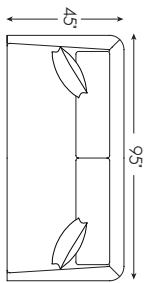

2411-33-1
BENCH SEAT SOFA