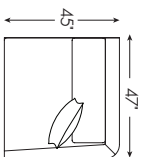

2411-54 Ottoman
Overall 45W 45D 20.5H inches
Seat 18.5H

Also available:

2411-51L Left Arm Facing Chair
Overall 47W 45D 35H inches Arm 26H
Seat 18.5H Inside 41W 24.5D inches
Standard Features: One 20-inch Throw Pillow

2411-51R Right Arm Facing Chair
Overall 47W 45D 35H inches Arm 26H
Seat 18.5H Inside 41.5W 24.5D inches
Standard Features: One 20-inch Throw Pillow

Standard Features Include:
Blend Down Back Cushions
Ultra Down Seat Cushions
Lux Down Throw Pillows

Fabrics as shown above:
Body Fabric & Throw Pillow Fabric:

2265-12 Gr 3

2411-33-1
BENCH SEAT SOFA

2411-33-2
TWO-CUSHION SOFA

2411-11SW
SWIVEL CHAIR

2411-51L
LAF CHAIR

2411-51R
RAF CHAIR

2411-53L
LAF SOFA

2411-53R
RAF SOFA

2411-51CR
CORNER CHAIR

2411-54
OTTOMAN

2411-51A
ARMLESS CHAIR

Shown above: 2411-53L LAF SOFA, 2411-51CR CORNER CHAIR, 2411-53R RAF SOFA

SERIES SPECIFICATIONS

Seat Height:	18.5 in.	Seat Depth:	24.5 in.
Arm Height:	26 in.	Standard Cushion:	Ultra Down
Back Height:	35 in.	Base:	Upholstered