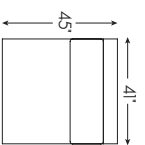

2411-51R Right Arm Facing Chair
Overall 47W 45D 35H inches Arm 26H
Seat 18.5H Inside 41.5W 24.5D inches
Standard Features: One 20-inch Throw Pillow

Standard Features Include:
Blend Down Back Cushions
Ultra Down Seat Cushions
Lux Down Throw Pillows

Fabrics as shown above:
Body Fabric & Throw Pillow Fabric:

2265-12 Gr 3

2411-33-1
BENCH SEAT SOFA

2411-33-2
TWO-CUSHION SOFA

2411-11SW
SWIVEL CHAIR

2411-51L
LAF CHAIR

2411-51R
RAF CHAIR

2411-53L
LAF SOFA

2411-53R
RAF SOFA

2411-51CR
CORNER CHAIR

2411-54
OTTOMAN

2411-51A
ARMLESS CHAIR

Shown above: 2411-53L LAF SOFA, 2411-51CR CORNER CHAIR, 2411-53R RAF SOFA

SERIES SPECIFICATIONS

Seat Height:	18.5 in.	Seat Depth:	24.5 in.
Arm Height:	26 in.	Standard Cushion:	Ultra Down
Back Height:	35 in.	Base:	Upholstered