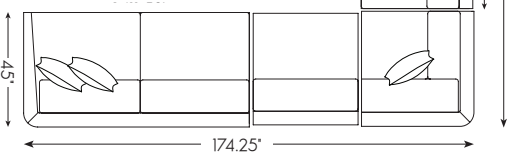

2411-53L LAF SOFA
2411-51CR CORNER CHAIR
2411-51A ARMLESS CHAIR
2411-53R RAF SOFA

45"