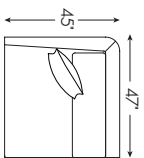

2411-54 Ottoman
Overall 45W 45D 20.5H inches
Seat 18.5H

Also available:

2411-51L Left Arm Facing Chair
Overall 47W 45D 35H inches Arm 26H
Seat 18.5H Inside 41W 24.5D inches
Standard Features: One 20-inch Throw Pillow

2411-51R Right Arm Facing Chair
Overall 47W 45D 35H inches Arm 26H
Seat 18.5H Inside 41.5W 24.5D inches
Standard Features: One 20-inch Throw Pillow

Standard Features Include:
Blend Down Back Cushions
Ultra Down Seat Cushions
Lux Down Throw Pillows

Fabrics as shown above:
Body Fabric & Throw Pillow Fabric:

2265-12 Gr 3

2411-33-1
BENCH SEAT SOFA

2411-33-2
TWO-CUSHION SOFA

2411-11SW
SWIVEL CHAIR

2411-51L
LAF CHAIR

2411-51R
RAF CHAIR

2411-53L
LAF SOFA

2411-53R
RAF SOFA

2411-51CR
CORNER CHAIR

2411-54
OTTOMAN

2411-51A
ARMLESS CHAIR

Shown above: 2411-53L LAF SOFA, 2411-51CR CORNER CHAIR, 2411-53R RAF SOFA

SERIES SPECIFICATIONS

Seat Height:	18.5 in.	Seat Depth:	24.5 in.
Arm Height:	26 in.	Standard Cushion:	Ultra Down
Back Height:	35 in.	Base:	Upholstered